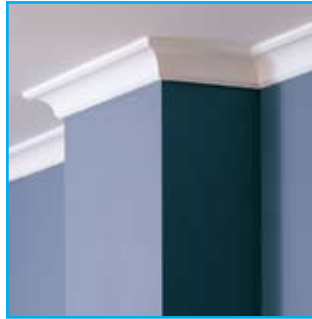

Classic™

Elegant looks

The name says it all. Our Classic Cornice is a favourite, adding elegance to your home. Classic creates a subtle shadow line where your wall and ceiling meet, accentuating the shape of any room and adding depth and character. Another distinctive feature is Classic's ease of installation. Perfect for building and renovating, it fits directly over an existing 55mm cornice, saving time and money.