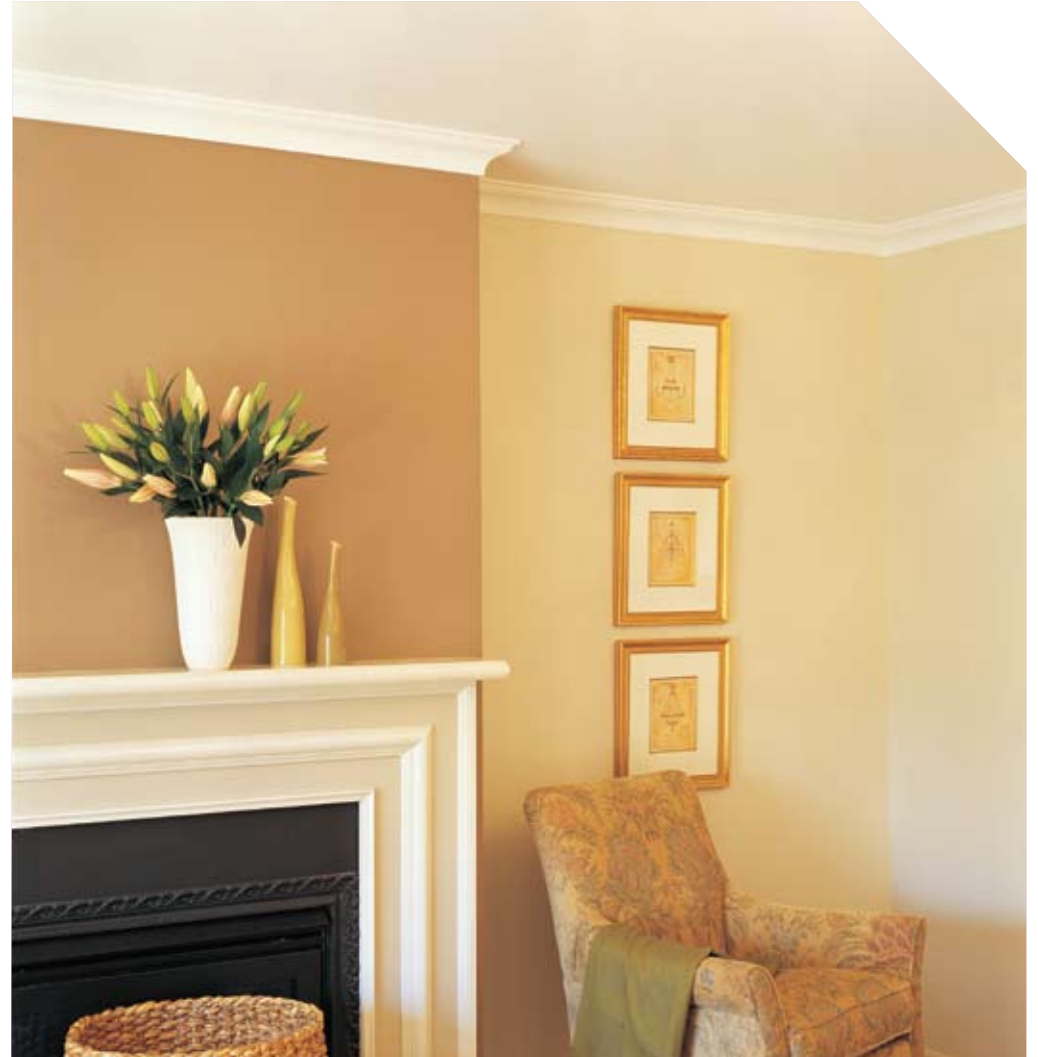

Symphony™

Federation character

For timeless design with federation character, Symphony™ hits all the right notes. It's inspired by European master craftsmen, who for centuries have used the concept of flowing, traditional lines to enhance interiors. Symphony's versatile multi-dimensional curves give any room an elegant touch.

Key features

- 75mm profile
- Combines a strong shadow line with an attractive wave effect
- A stylish finish to any room

The gracious flowing lines of this Federation home are perfectly accentuated by the Symphony cornice.