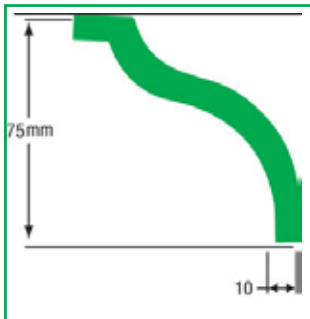

Key features

- 75mm profile
- Combines a strong shadow line with an attractive wave effect
- A stylish finish to any room

The gracious flowing lines of this Federation home are perfectly accentuated by the Symphony cornice.