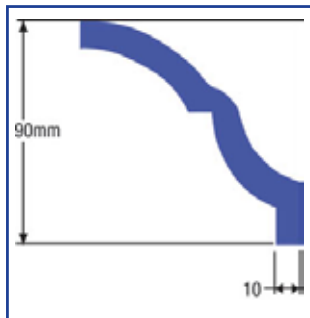

Concerto™

Versatile performance

Add a touch of sophistication that transforms with the play of light in your home. By day Concerto™ combines smooth curves and distinctive lines for a modern architectural profile. By evening, its subtle centre 'step' creates a dramatic shadow, changing the mood and feel of the room. Concerto can be faced towards the ceiling or floor adding style whichever way you look at it.

Key features

- 90mm profile
- Smooth curves and sharp centre step
- Centre step creates a dramatic shadow
- Can be installed upside down for a completely different effect

A Concerto cornice adds charm and detail to the clean lines of this large living space.