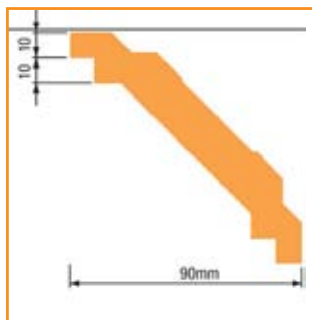

Tempo™

Designer style

Featuring multiple shadow effects, Tempo™ gives every room a designer edge. Strong lines combine with soft curves to create the finishing touch you've been looking for. Easy to install over an existing cornice, Tempo is a popular choice, perfectly in step with contemporary themes.

Key features

- 90mm profile
- Multiple shadow line creates a designer edge
- Creates a crisp modern feel

A modern executive home gets a lift and a new angle on style with the Tempo™ cornice.