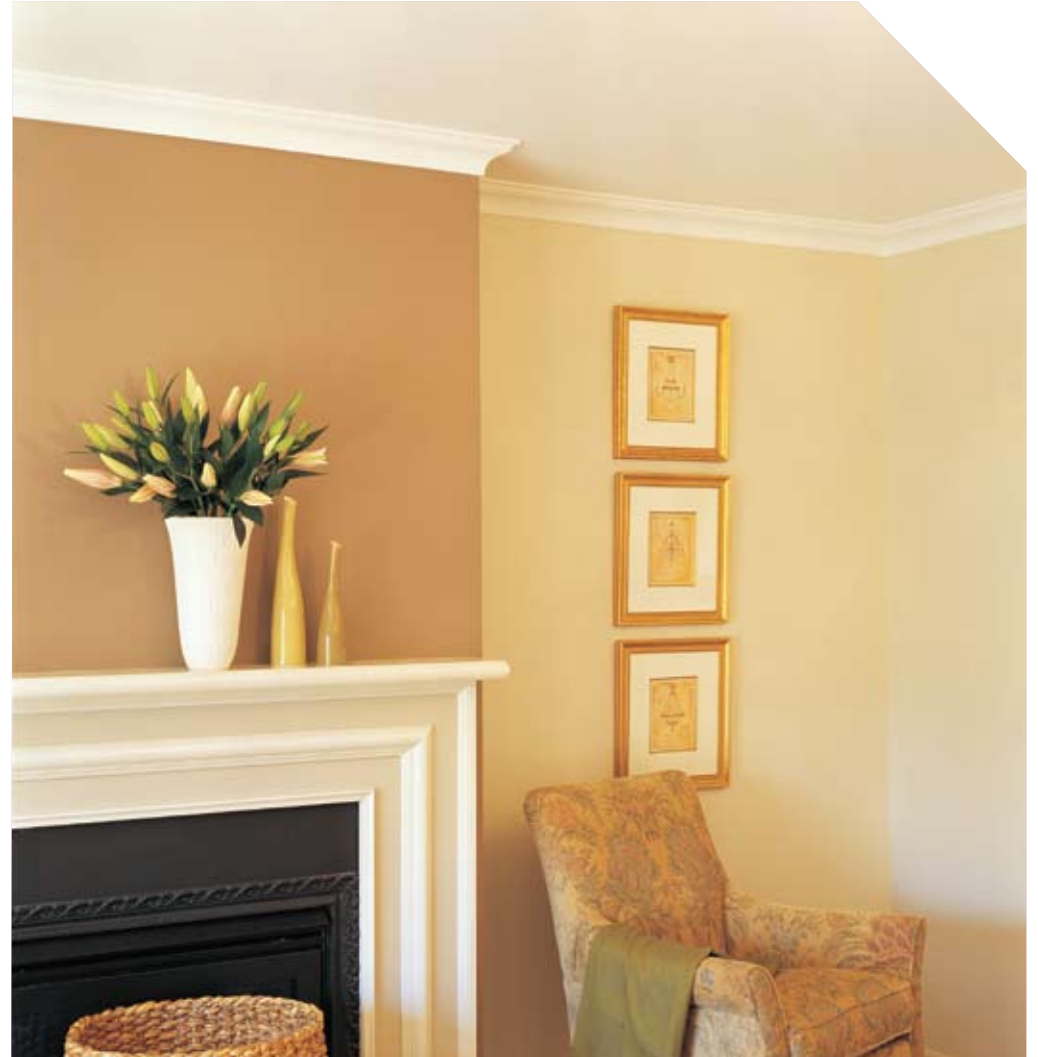

Classic™

Elegant looks

The name says it all. Our Classic Cornice is a favourite, adding elegance to your home. Classic creates a subtle shadow line where your wall and ceiling meet, accentuating the shape of any room and adding depth and character. Another distinctive feature is Classic's ease of installation. Perfect for building and renovating, it fits directly over an existing 55mm cornice, saving time and money.