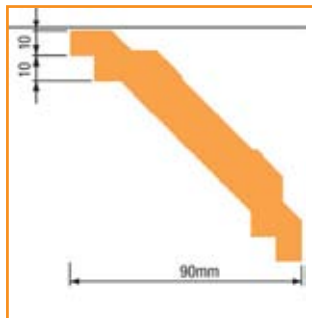

Tempo™

Designer style

Featuring multiple shadow effects, Tempo™ gives every room a designer edge. Strong lines combine with soft curves to create the finishing touch you've been looking for. Easy to install over an existing cornice, Tempo is a popular choice, perfectly in step with contemporary themes.

Key features

- 90mm profile
- Multiple shadow line creates a designer edge
- Creates a crisp modern feel

A modern executive home gets a lift and a new angle on style with the Tempo™ cornice.