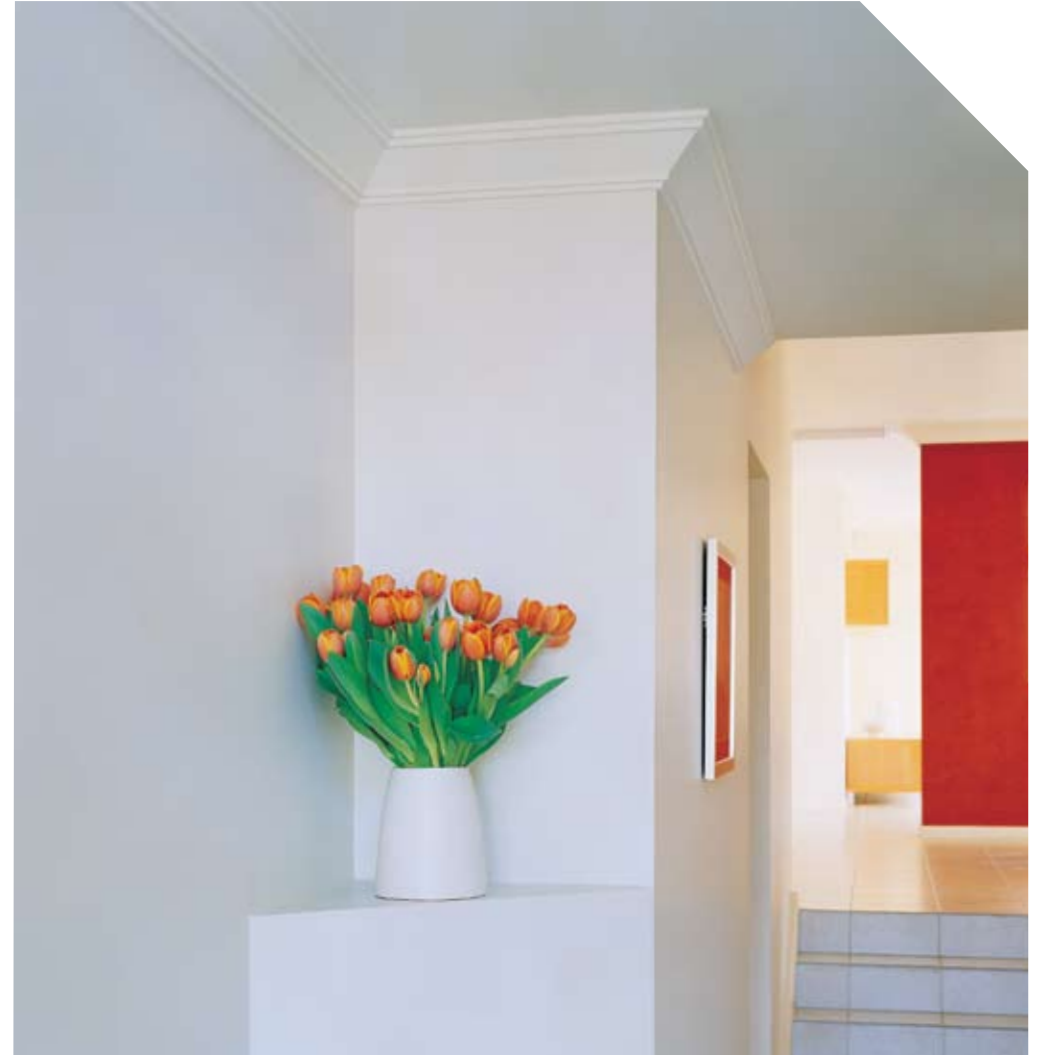

Tempo™

Designer style

Featuring multiple shadow effects, Tempo™ gives every room a designer edge. Strong lines combine with soft curves to create the finishing touch you've been looking for. Easy to install over an existing cornice, Tempo is a popular choice, perfectly in step with contemporary themes.

Key features

- 90mm profile
- Multiple shadow line creates a designer edge
- Creates a crisp modern feel

A modern executive home gets a lift and a new angle on style with the Tempo™ cornice.