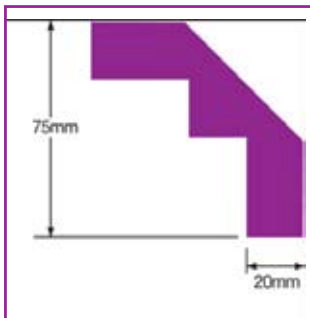

Jazz™

Retro now

With its distinctive 3-step profile, Jazz™ creates a truly contemporary look in your home. Crisp symmetrical lines and angles accentuate any room giving it an art deco mood with a modern twist. Jazz™ is especially ideal for 2.4m and 2.7m ceilings, adding a sensation of height and space. With its ultra modern styling, Jazz™ is music to your eyes.

Key features

- 75mm profile
- Modern 3-step design
- Clean sharp lines for contemporary style

The strong geometric lines of the Jazz™ cornice give this modern home a stunning lift.