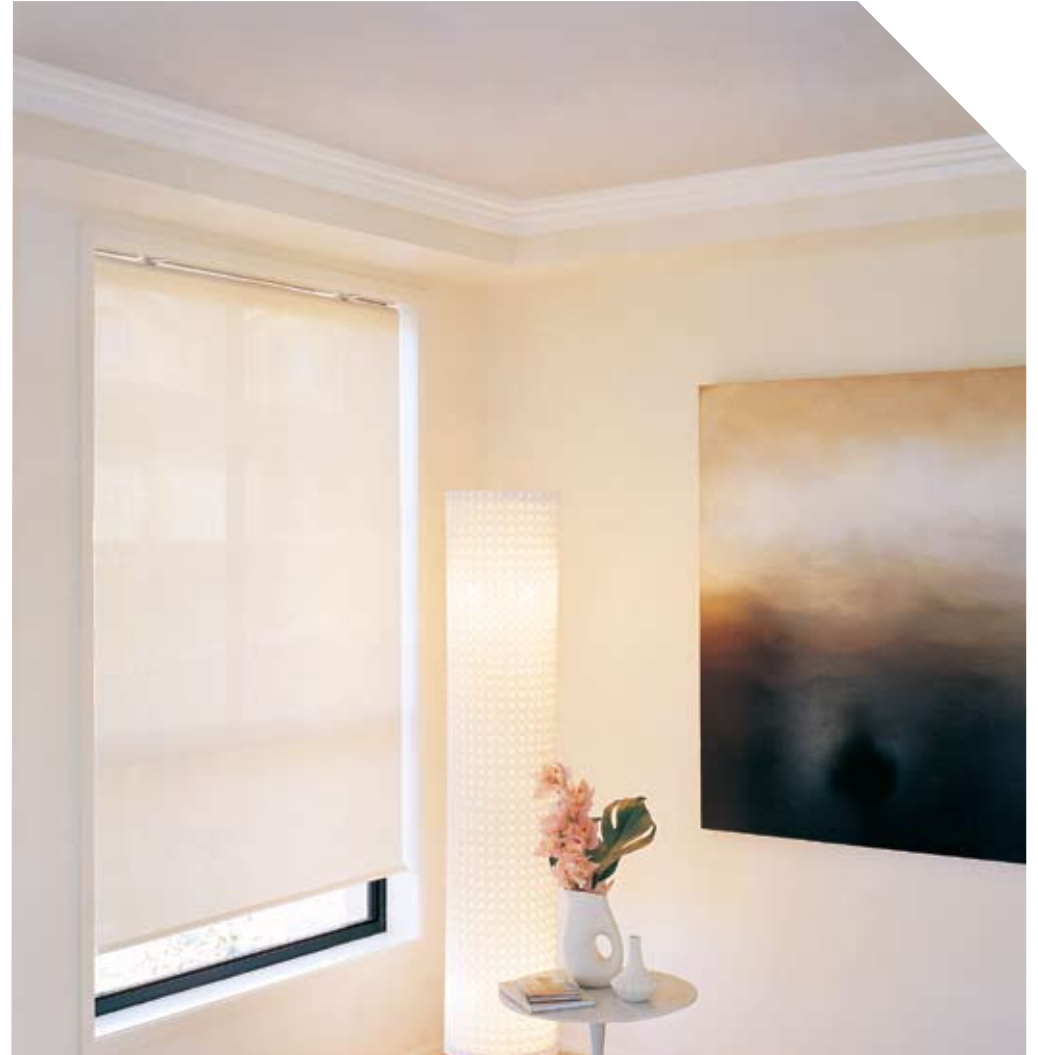

Jazz™

Retro now

With its distinctive 3-step profile, Jazz™ creates a truly contemporary look in your home. Crisp symmetrical lines and angles accentuate any room giving it an art deco mood with a modern twist. Jazz™ is especially ideal for 2.4m and 2.7m ceilings, adding a sensation of height and space. With its ultra modern styling, Jazz™ is music to your eyes.

Key features

- 75mm profile
- Modern 3-step design
- Clean sharp lines for contemporary style

The strong geometric lines of the Jazz™ cornice give this modern home a stunning lift.