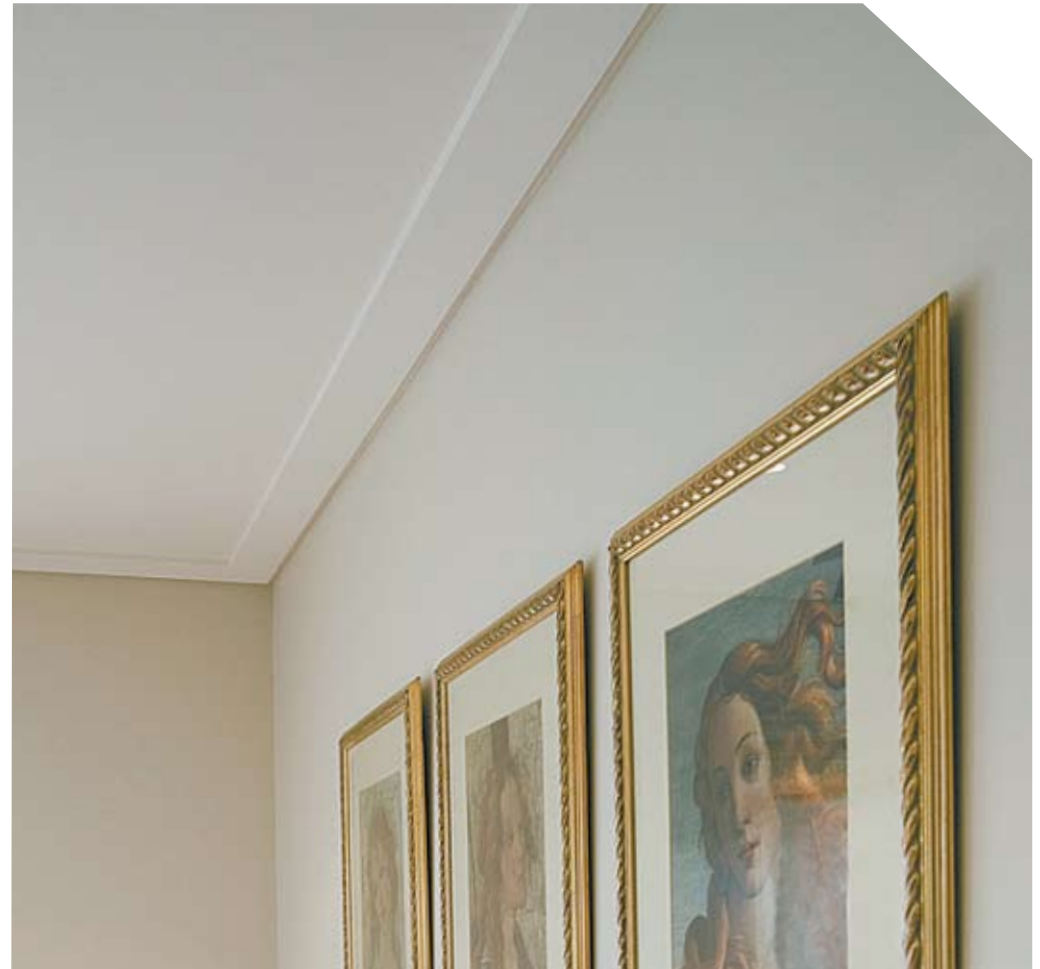

## Retro now

With its distinctive 3-step profile, Jazz™ creates a truly contemporary look in your home. Crisp symmetrical lines and angles accentuate any room giving it an art deco mood with a modern twist. Jazz™ is especially ideal for 2.4m and 2.7m ceilings, adding a sensation of height and space. With its ultra modern styling, Jazz™ is music to your eyes.

# New ShadowSet™

ShadowSet™ is an exciting ceiling effect for contemporary homes and apartments that provides a spacious floating ceiling effect. You'll enjoy the latest designer styling, with Gyprock ShadowSet™

## Less is more

ShadowSet™ creates a dramatic, streamlined effect. Its clean geometric lines and recessed shadows accentuate a feeling of spacious style. Unlike an ordinary 'square set' effect, there's no risk of cracks or uneven gaps at the junction of wall and ceiling.

## Key features

- 12mm shadow recess
- Ultra modern
- Streamlined to suit minimalist decor

ShadowSet™ creates a dramatic ceiling effect throughout this contemporary designer home.