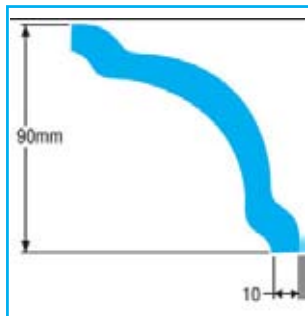

Key features

- 90mm profile
- Combines a subtle, contrasting line and shadow
- Accentuates a feeling of space

The soft elegant Classic Cornice beautifully compliments the strong louvre feature in this traditional home office.