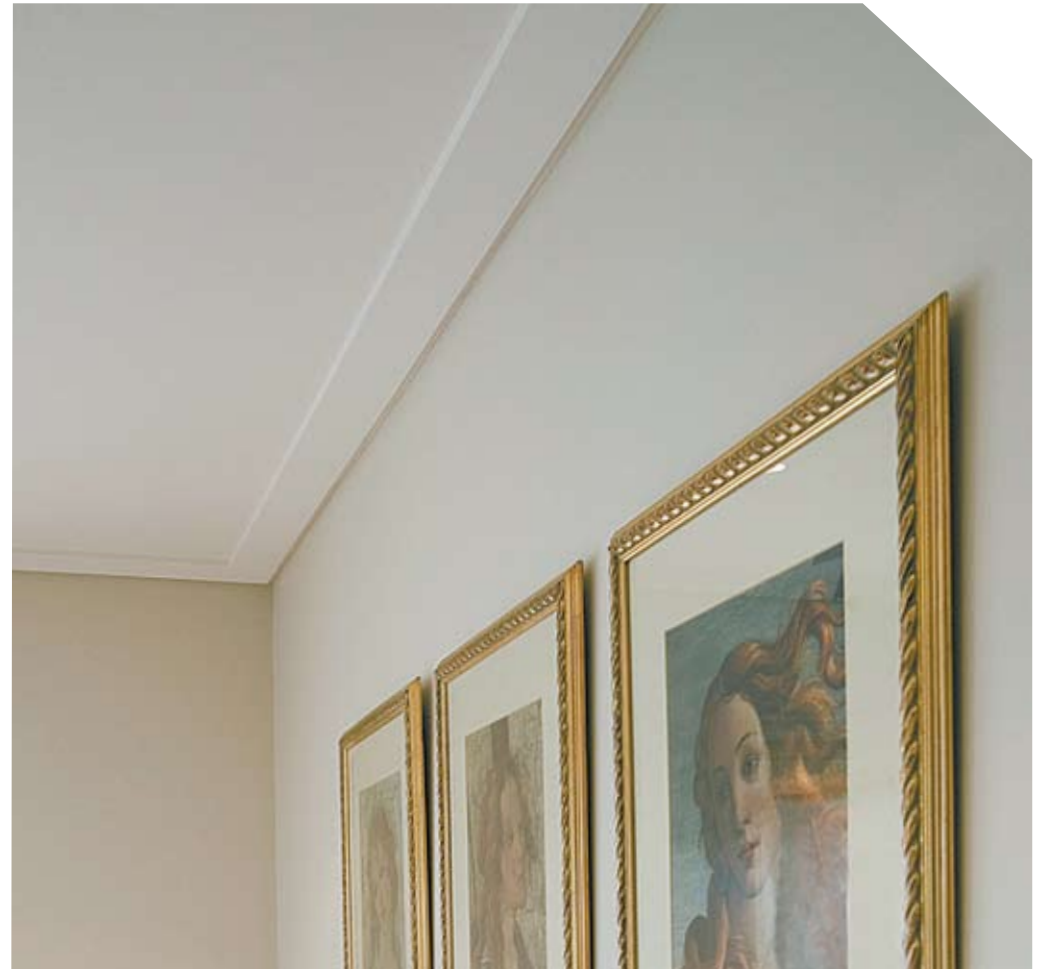

Classic™

Elegant looks

The name says it all. Our Classic Cornice is a favourite, adding elegance to your home. Classic creates a subtle shadow line where your wall and ceiling meet, accentuating the shape of any room and adding depth and character. Another distinctive feature is Classic's ease of installation. Perfect for building and renovating, it fits directly over an existing 55mm cornice, saving time and money.

Key features

- 75mm profile
- Modern 3-step design
- Clean sharp lines for contemporary style

The strong geometric lines of the Jazz™ cornice give this modern home a stunning lift.

New ShadowSet™

ShadowSet™ is an exciting ceiling effect for contemporary homes and apartments that provides a spacious floating ceiling effect. You'll enjoy the latest designer styling, with Gyprock ShadowSet™

Less is more

ShadowSet™ creates a dramatic, streamlined effect. Its clean geometric lines and recessed shadows accentuate a feeling of spacious style. Unlike an ordinary 'square set' effect, there's no risk of cracks or uneven gaps at the junction of wall and ceiling.

Key features

- 12mm shadow recess
- Ultra modern
- Streamlined to suit minimalist decor

ShadowSet™ creates a dramatic ceiling effect throughout this contemporary designer home.

Choose your finishing touch