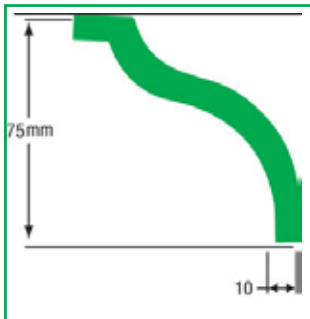

Symphony™

Federation character

For timeless design with federation character, Symphony™ hits all the right notes. It's inspired by European master craftsmen, who for centuries have used the concept of flowing, traditional lines to enhance interiors. Symphony's versatile multi-dimensional curves give any room an elegant touch.

Key features

- 75mm profile
- Combines a strong shadow line with an attractive wave effect
- A stylish finish to any room

The gracious flowing lines of this Federation home are perfectly accentuated by the Symphony cornice.