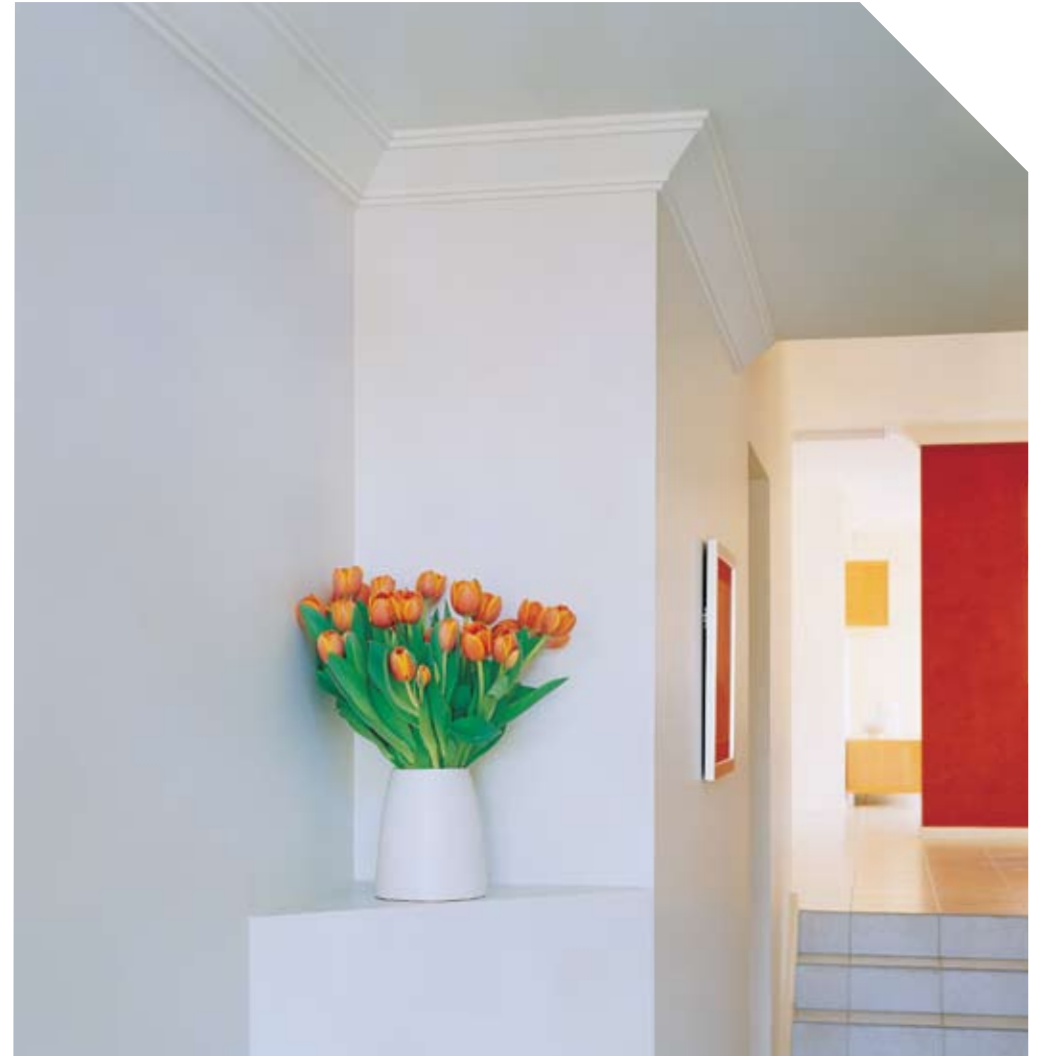

## Elegant looks

The name says it all. Our Classic Cornice is a favourite, adding elegance to your home. Classic creates a subtle shadow line where your wall and ceiling meet, accentuating the shape of any room and adding depth and character. Another distinctive feature is Classic's ease of installation. Perfect for building and renovating, it fits directly over an existing 55mm cornice, saving time and money.

## Key features

- 90mm profile
- Multiple shadow line creates a designer edge
- Creates a crisp modern feel

A modern executive home gets a lift and a new angle on style with the Tempo™ cornice.

## Retro now

With its distinctive 3-step profile, Jazz™ creates a truly contemporary look in your home. Crisp symmetrical lines and angles accentuate any room giving it an art deco mood with a modern twist. Jazz™ is especially ideal for 2.4m and 2.7m ceilings, adding a sensation of height and space. With its ultra modern styling, Jazz™ is music to your eyes.