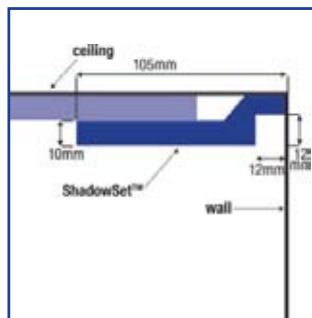

New ShadowSet™

ShadowSet™ is an exciting ceiling effect for contemporary homes and apartments that provides a spacious floating ceiling effect. You'll enjoy the latest designer styling, with Gyprock ShadowSet™

Less is more

ShadowSet™ creates a dramatic, streamlined effect. Its clean geometric lines and recessed shadows accentuate a feeling of spacious style. Unlike an ordinary 'square set' effect, there's no risk of cracks or uneven gaps at the junction of wall and ceiling.

Key features

- 12mm shadow recess
- Ultra modern
- Streamlined to suit minimalist decor

ShadowSet™ creates a dramatic ceiling effect throughout this contemporary designer home.