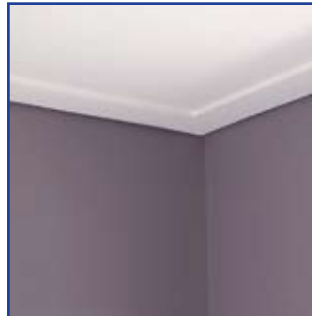

New ShadowSet™

ShadowSet™ is an exciting ceiling effect for contemporary homes and apartments that provides a spacious floating ceiling effect. You'll enjoy the latest designer styling, with Gyprock ShadowSet™

Less is more

ShadowSet™ creates a dramatic, streamlined effect. Its clean geometric lines and recessed shadows accentuate a feeling of spacious style. Unlike an ordinary 'square set' effect, there's no risk of cracks or uneven gaps at the junction of wall and ceiling.

Key features

- 12mm shadow recess
- Ultra modern
- Streamlined to suit minimalist decor

ShadowSet™ creates a dramatic ceiling effect throughout this contemporary designer home.